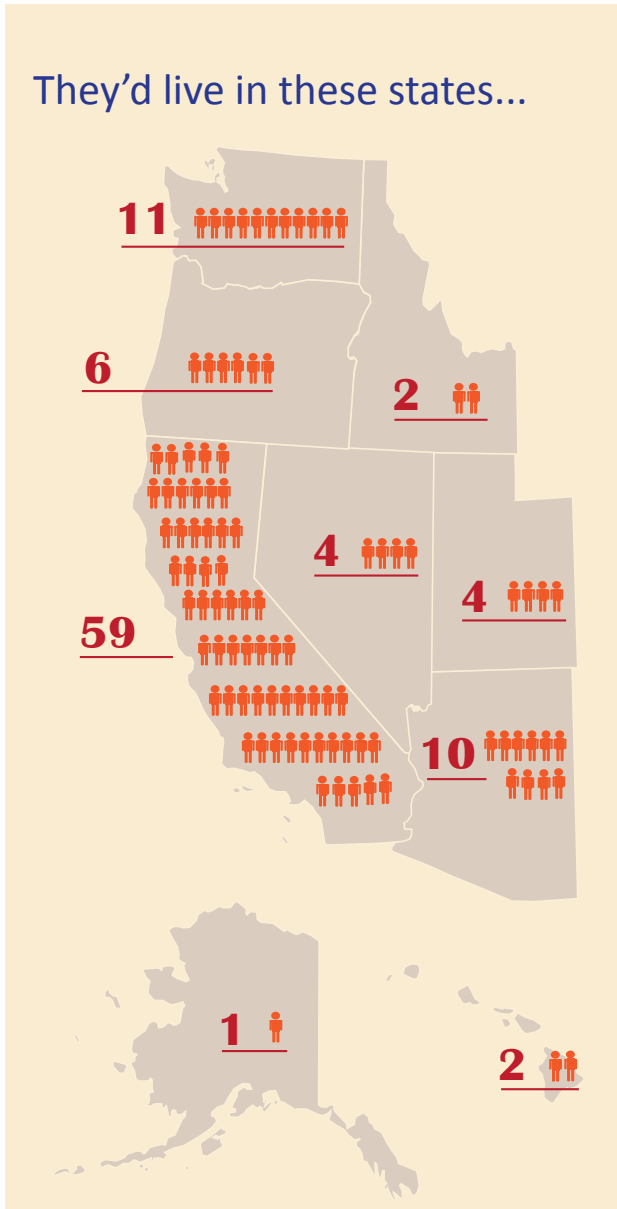

DATA SNAPSHOT

If the Entire Population of the 12th District were 100 People...

They'd live in these states...

91 people would have jobs...

30 would be college graduates...

14 would be living below the poverty line...

Note: College graduate rate measures adults over 25. Poverty rate measures adults over 18.
Source: U.S. Census Bureau, ACS 2012 and Bureau of Labor Statistics 2012

For these and other interesting facts about the 12th District, check out the 12th District County Profiles at <http://www.frbsf.org/community-development/data/12th-district-county-profiles/>