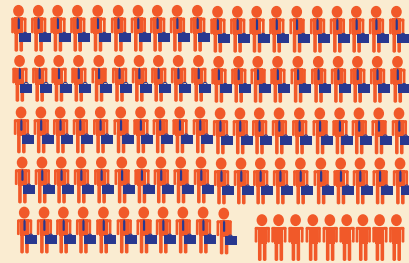

DATA SNAPSHOT

If the Entire Population of the 12th District were 100 People...

They'd live in these states...

91 people would have jobs...

30 would be college graduates...

14 would be living below the poverty line...

Note: College graduate rate measures adults over 25. Poverty rate measures adults over 18.
Source: U.S. Census Bureau, ACS 2012 and Bureau of Labor Statistics 2012

For these and other interesting facts about the 12th District, check out the 12th District County Profiles at <http://www.frbsf.org/community-development/data/12th-district-county-profiles/>