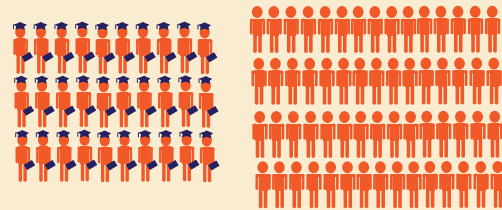

DATA SNAPSHOT

If the Entire Population of the 12th District were 100 People...

They'd live in these states...

91 people would have jobs...

30 would be college graduates...

14 would be living below the poverty line...

Note: College graduate rate measures adults over 25. Poverty rate measures adults over 18.
Source: U.S. Census Bureau, ACS 2012 and Bureau of Labor Statistics 2012

For these and other interesting facts about the 12th District, check out the 12th District County Profiles at <http://www.frbsf.org/community-development/data/12th-district-county-profiles/>